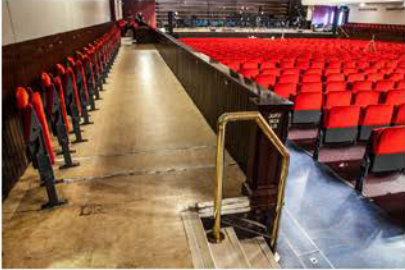

Accessible Platform - Caird Hall Auditorium

Situated off the main foyer corridor.