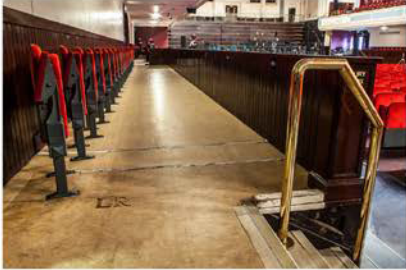

Accessible Platform - Caird Hall Auditorium

Situated off the main foyer corridor.