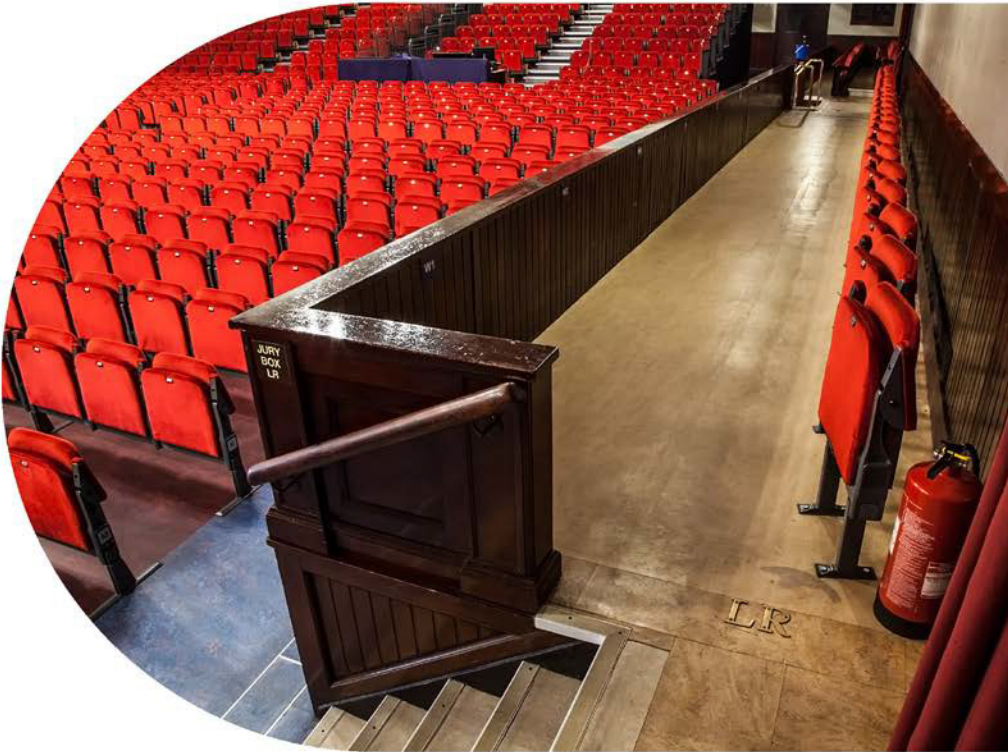

Accessible Platform - Caird Hall Auditorium

Situated off the main foyer corridor.