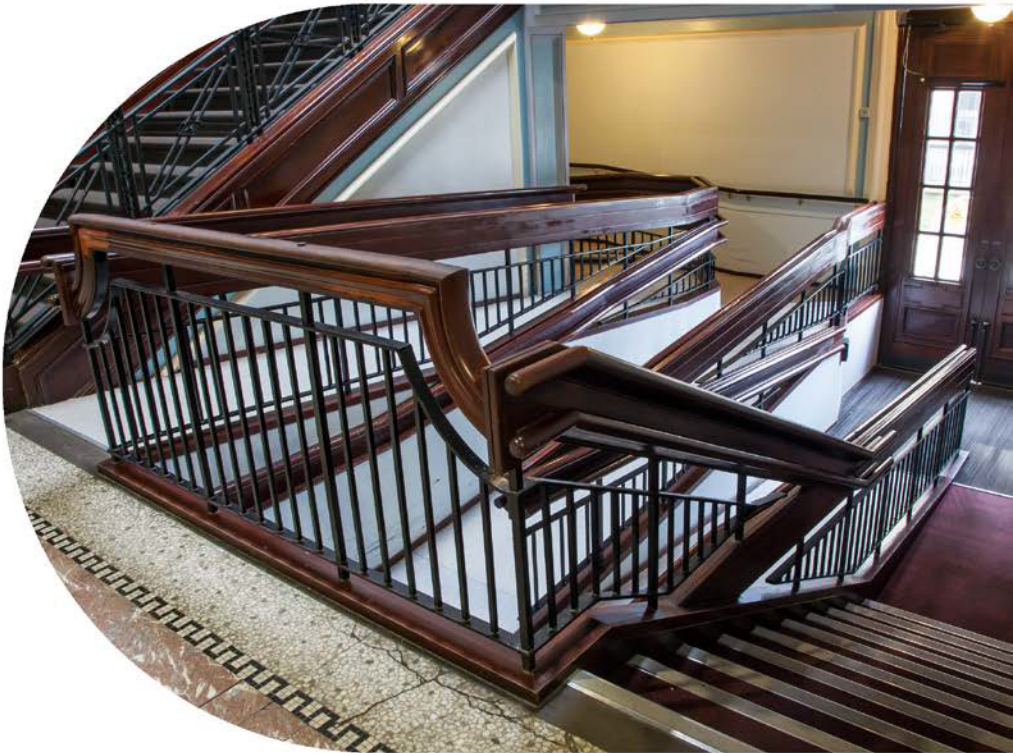

# External Ramp Entrance

Located at the west entrance - Marrayt Door.

Maximum Dimensions for scooters Length - 104cm Width - 56cm.

# Internal Ramp on Entrance

Inside Marryat Door.

# Level Access All Facilities

Level Access to all facilities is available on both stalls and balcony levels.

Top: Main Stage  
Lower Right: Auditorium  
Lower Left: Marryat Hall

All entrance doors  
140cm Wide x 231cm Height.