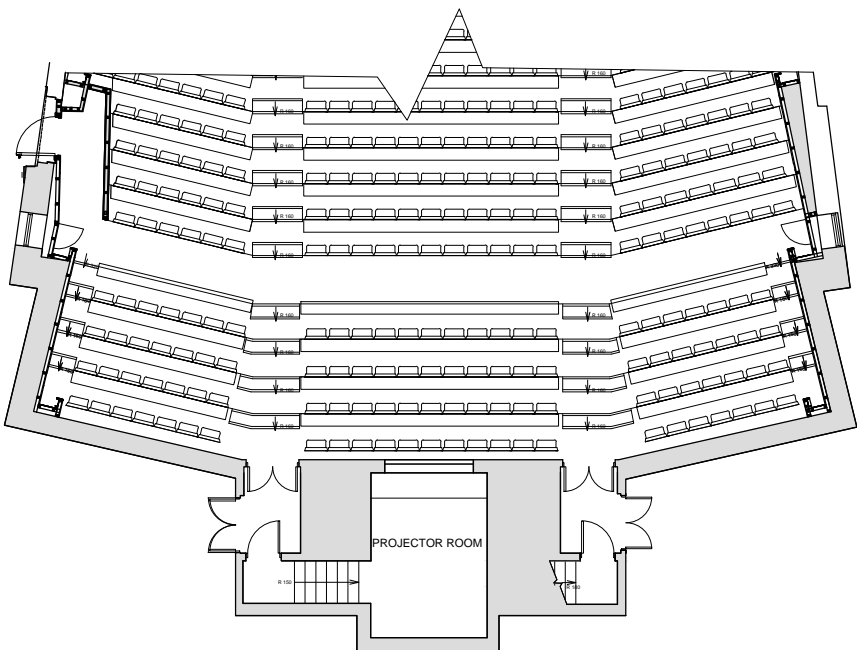

2

Rear of Lecture Theatre A
(Access from Level 3)

Rear of Lecture Theatre B
(Access from Mezzanine Level)

Physics Theatre A & B

Estates
Woodburn Place
St Andrews
Fife KY16 8LA
Tel. (01334) 463999
Fax (01334) 463978