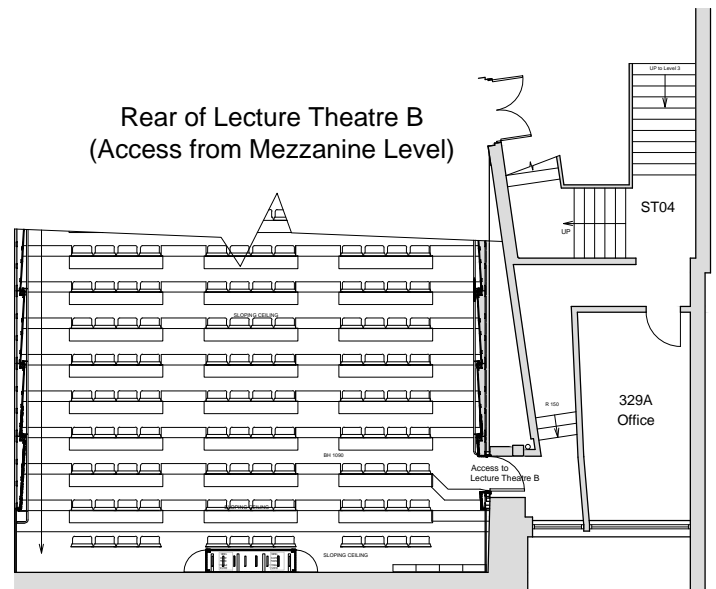

2

Rear of Lecture Theatre A
(Access from Level 3)

Rear of Lecture Theatre B
(Access from Mezzanine Level)

Physics Theatre A & B

Estates
Woodburn Place
St Andrews
Fife KY16 8LA
Tel. (01334) 463999
Fax (01334) 463978